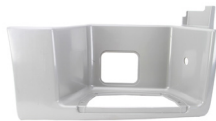

Step Well Panel - L/H

MAN TGX/TGA

with access flap

390038

81615100978 81615100802 81615100782
81615100752 81615100374 81615100334

Step Well Panel - R/H

MAN TGA/TGS/TGX

with access flap

390054

81615100823 81615100822 81615100538
81615100536 81615100468 81615100443

Step Panel Flap

MAN TGA

for 390055 & 390038

390057

81626906064 81626906062 81626906056

Lower Door Hinge - R/H