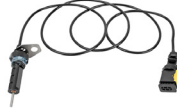

Direct Sourcing Solutions

New Products [Replacement Renault) October 2021

6260021OEM

7423740278 7421665042

Brake Pad Wear Indicator - L/H
C/K Series

260133OEM

7423740279 7421665043

Brake Pad Wear Indicator - R/H
C/K Series

6270011

7421838765 7421176204

Spring Pin - Front Axle
C/K/T Series

670092

5010557130 5010557129 5000434716

Anti Roll Bar Eye Bush - Front / Rear Axles
D Series
Midlum II

6270023OEM

7421337415