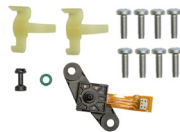

Direct Sourcing Solutions

New Products [Replacement Volvo) May 2021

6210035

21486084 21306356 20967248 20412286

Rear Crank Seal

FE/FL

B7R

6210053OEM

85103719 22879255 21440994

Camshaft Bearing Kit

FM D9/D11, FMX D9/D11

B11R

6220019

22650858 20795604

Idler Pulley

FE/FL

B6R, B7R

220107

21271982

Coolant Level Sender

All FH

All FM, FMXB5, B8, B11

980011OEM

21068286 20761735

Pressure Sensor Repair Kit - iShift

All FH with iShift

All FM, FMX with iShift B12, B13

930045

21719872

Exhaust Clamp

All FH

B12