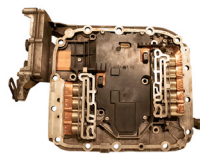

## 6240011R

7421536238

**Gear Selector Solenoid Assembly (Recon)**  
C/K/T Series DXi13  
with AT2412D/E, AT/O2612D/E Gearboxes